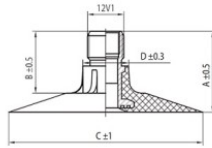

**NEXEN TIRE**

12.5/80-20 Nexen TR218A  
12.5-20, 355/80-20

**TR218A**

A (mm)	B (mm)	C (mm)	D (mm)	$\alpha^\circ$	$\beta^\circ$
27.0	20.0	64.0	15.0	-	-

**Product-No.: 4412520SN**

**Technical Information:**

Size	12.5/80-20
Valve	TR218A
Brand	Nexen
Weight kg	2.76000

All technical information in this website is based on the information provided by the manufacturers. The content is non-binding and serves solely for information purposes. Supplier does not take liability for anything related to these details. Any liability for any immediate or indirect damages, claims for damages, consequential damages of any kind or from any legal ground, which ensued from the use of information on this website, is, provided this is lawful, utterly ruled out.