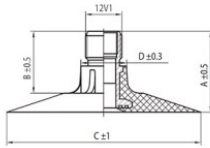

NEXEN TIRE

12.4-46 Nexen TR218A

12.4/11-46, 270/95-46, 320/90-46, 300/95-46

Product-No.: 4412446SN

TR218A

A (mm)	B (mm)	C (mm)	D (mm)	α°	β°
27.0	20.0	64.0	15.0	-	-

Technical Information:

Size	12.4-46
Valve	TR218A
Brand	Nexen
Weight kg	6.04000