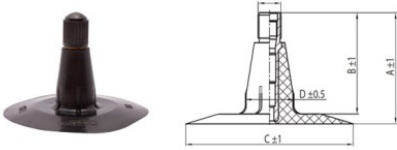

## 10.0/75-15.3 Nexen TR15

**TR15**

A (mm)	B (mm)	C (mm)	D (mm)	$\alpha^\circ$	$\beta^\circ$
37.0	33.0	56.0	16.0	-	-

**Product-No.: 4410015SC**

### Technical Information:

Size	10.0/75-15.3
Valve	TR15
Brand	Nexen
Weight kg	1.65000

All technical information in this website is based on the information provided by the manufacturers. The content is non-binding and serves solely for information purposes. Supplier does not take liability for anything related to these details. Any liability for any immediate or indirect damages, claims for damages, consequential damages of any kind or from any legal ground, which ensued from the use of information on this website, is, provided this is lawful, utterly ruled out.