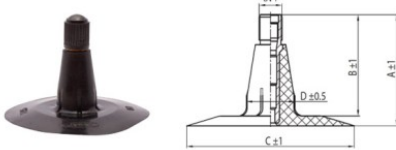

NEXEN TIRE

6.00-9 Nexen TR15
6.90-9

TR15

A (mm)	B (mm)	C (mm)	D (mm)	α°	β°
37.0	33.0	56.0	16.0	-	-

Product-No.: 3360009SC

Technical Information:

Size	6.00-9
Valve	TR15
Brand	Nexen
Weight kg	0.46000

All technical information in this website is based on the information provided by the manufacturers. The content is non-binding and serves solely for information purposes. Supplier does not take liability for anything related to these details. Any liability for any immediate or indirect damages, claims for damages, consequential damages of any kind or from any legal ground, which ensued from the use of information on this website, is, provided this is lawful, utterly ruled out.