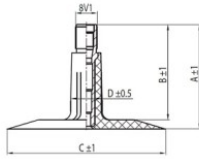

5.00-12 Kenda TR13

TR13

A (mm)	B (mm)	C (mm)	D (mm)	$\alpha^\circ$	$\beta^\circ$
37.0	33.0	56.0	11.0	-	-

Product-No.: 3350012SB

#### Technical Information:

Size	5.00-12
Valve	TR13
Brand	Kenda
Weight kg	0.58000

All technical information in this website is based on the information provided by the manufacturers. The content is non-binding and serves solely for information purposes. Supplier does not take liability for anything related to these details. Any liability for any immediate or indirect damages, claims for damages, consequential damages of any kind or from any legal ground, which ensued from the use of information on this website, is, provided this is lawful, utterly ruled out.