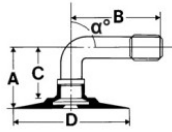

DIN7777 90/90

A (mm)	B (mm)	C (mm)	D (mm)	$\alpha^\circ$	$\beta^\circ$
17.0	28.0	13.0	44.5	90°	-

11x4.00-4 Deli DIN 7777 90/90  
4.10/3.50, 3.50, 4.10

**Product-No.: 3340004SL**

#### Technical Information:

Size	11x4.00-4
Valve	DIN 7777 90/90
Brand	Deli
Weight kg	0.15000

All technical information in this website is based on the information provided by the manufacturers. The content is non-binding and serves solely for information purposes. Supplier does not take liability for anything related to these details. Any liability for any immediate or indirect damages, claims for damages, consequential damages of any kind or from any legal ground, which ensued from the use of information on this website, is, provided this is lawful, utterly ruled out.