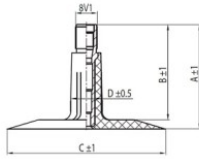

16x8.00-7 Kenda TR13

TR13

A (mm)	B (mm)	C (mm)	D (mm)	α°	β°
37.0	33.0	56.0	11.0	-	-

Product-No.: 3316807SB

Technical Information:

Size	16x8.00-7
Valve	TR13
Brand	Kenda
Weight kg	0.59000

All technical information in this website is based on the information provided by the manufacturers. The content is non-binding and serves solely for information purposes. Supplier does not take liability for anything related to these details. Any liability for any immediate or indirect damages, claims for damages, consequential damages of any kind or from any legal ground, which ensued from the use of information on this website, is, provided this is lawful, utterly ruled out.