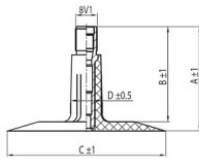

NEXEN TIRE

TR13

A (mm)	B (mm)	C (mm)	D (mm)	α°	β°
37.0	33.0	56.0	11.0	-	-

21x7.00-10 Nexen TR13
21x9.00-10, 22X10.00-10, 22X11.00-10,
22x8.00-10, 22X9.00-10, 23x8.00-10

Product-No.: 3310021SB

Technical Information:

Size	21x7.00-10
Valve	TR13
Brand	Nexen
Weight kg	0.64500

All technical information in this website is based on the information provided by the manufacturers. The content is non-binding and serves solely for information purposes. Supplier does not take liability for anything related to these details. Any liability for any immediate or indirect damages, claims for damages, consequential damages of any kind or from any legal ground, which ensued from the use of information on this website, is, provided this is lawful, utterly ruled out.