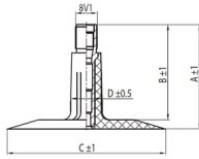

**NEXEN TIRE**

155/165-15 Nexen TR13  
155-15, 165-15, 165/70-15, 175/70-15

**Product-No.: 8551556515**

**TR13**

A (mm)	B (mm)	C (mm)	D (mm)	$\alpha^\circ$	$\beta^\circ$
37.0	33.0	56.0	11.0	-	-

**Technical Information:**

Size	155/165-15
Valve	TR13
Brand	Nexen
Weight kg	0.75000

All technical information in this website is based on the information provided by the manufacturers. The content is non-binding and serves solely for information purposes. Supplier does not take liability for anything related to these details. Any liability for any immediate or indirect damages, claims for damages, consequential damages of any kind or from any legal ground, which ensued from the use of information on this website, is, provided this is lawful, utterly ruled out.