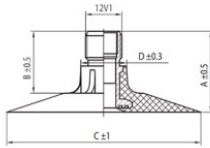

**NEXEN TIRE**

6.5/80-15 Nexen TR218A

**TR218A**

A (mm)	B (mm)	C (mm)	D (mm)	$\alpha^\circ$	$\beta^\circ$
27.0	20.0	64.0	15.0	-	-

**Product-No.: 279930**

#### Technical Information:

Size	6.5/80-15
Valve	TR218A
Brand	Nexen
Weight kg	0.79000

All technical information in this website is based on the information provided by the manufacturers. The content is non-binding and serves solely for information purposes. Supplier does not take liability for anything related to these details. Any liability for any immediate or indirect damages, claims for damages, consequential damages of any kind or from any legal ground, which ensued from the use of information on this website, is, provided this is lawful, utterly ruled out.