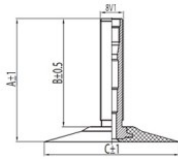

2.00-17 Kenda TR4  
2.25-17

TR4

A (mm)	B (mm)	C (mm)	D (mm)	$\alpha^\circ$	$\beta^\circ$
34.5	30.0	45.0	-	-	-

**Product-No.: 263533**

#### Technical Information:

Size	2.00-17
Valve	TR4
Brand	Kenda
Weight kg	0.24000

All technical information in this website is based on the information provided by the manufacturers. The content is non-binding and serves solely for information purposes. Supplier does not take liability for anything related to these details. Any liability for any immediate or indirect damages, claims for damages, consequential damages of any kind or from any legal ground, which ensued from the use of information on this website, is, provided this is lawful, utterly ruled out.