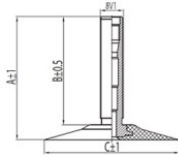

TR4

A (mm)	B (mm)	C (mm)	D (mm)	$\alpha^\circ$	$\beta^\circ$
34.5	30.0	45.0	-	-	-

2.50-21 Kenda TR4

2.25-21, 2.75-21, 21 C, 70/100-21, 80/80-21,  
80/90-21

**Product-No.: 263502**

#### Technical Information:

Size	2.50-21
Valve	TR4
Brand	Kenda
Weight kg	0.45000

All technical information in this website is based on the information provided by the manufacturers. The content is non-binding and serves solely for information purposes. Supplier does not take liability for anything related to these details. Any liability for any immediate or indirect damages, claims for damages, consequential damages of any kind or from any legal ground, which ensued from the use of information on this website, is, provided this is lawful, utterly ruled out.