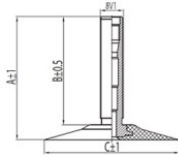

TR4

A (mm)	B (mm)	C (mm)	D (mm)	α°	β°
34.5	30.0	45.0	-	-	-

3.25-18 Kenda TR4

3.50,4.10,4.60-18,4.25/85-18,100/90-18,110/90-18,
110/80-18

Product-No.: 263458

Technical Information:

Size	3.25-18
Valve	TR4
Brand	Kenda
Weight kg	0.53000