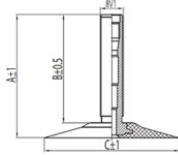

TR6

A (mm)	B (mm)	C (mm)	D (mm)	$\alpha^\circ$	$\beta^\circ$
35.5	30.0	68x42	-	-	-

3.50-16 Kenda TR6

110/80-16, 120/90-16, 130/70-16, 130/80-16,  
130/90-16, 16 E, 4.00-16, 4.60-16

**Product-No.: 263373**

#### Technical Information:

Size	3.50-16
Valve	TR6
Brand	Kenda
Weight kg	0.54000

All technical information in this website is based on the information provided by the manufacturers. The content is non-binding and serves solely for information purposes. Supplier does not take liability for anything related to these details. Any liability for any immediate or indirect damages, claims for damages, consequential damages of any kind or from any legal ground, which ensued from the use of information on this website, is, provided this is lawful, utterly ruled out.