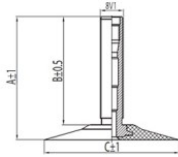

3.50-14 Kenda TR4/TR6

110/80-14, 4.10-14, 5.40-14, 80/100-14, 90/100-14

Product-No.: 263335

TR4/TR6

A (mm)	B (mm)	C (mm)	D (mm)	α°	β°
34.5	30.0	45.0	-	-	-

Technical Information:

Size	3.50-14
Valve	TR4/TR6
Brand	Kenda
Weight kg	0.42000