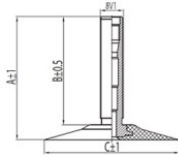

TR4

A (mm)	B (mm)	C (mm)	D (mm)	$\alpha^\circ$	$\beta^\circ$
34.5	30.0	45.0	-	-	-

3.00-10 Kenda TR4

100/80-10, 100/90-10, 110/80-10, 3.50-10,  
90/90-10

**Product-No.: 263243**

#### Technical Information:

Size	3.00-10
Valve	TR4
Brand	Kenda
Weight kg	0.29000

All technical information in this website is based on the information provided by the manufacturers. The content is non-binding and serves solely for information purposes. Supplier does not take liability for anything related to these details. Any liability for any immediate or indirect damages, claims for damages, consequential damages of any kind or from any legal ground, which ensued from the use of information on this website, is, provided this is lawful, utterly ruled out.