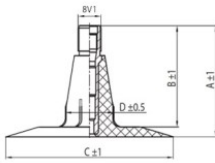

NEXEN TIRE

4.50-15 Nexen TR15
5.00-15

Product-No.: 3345015SC

TR15

A (mm)	B (mm)	C (mm)	D (mm)	α°	β°
37.0	33.0	56.0	16.0	-	-

Technical Information:

Size	4.50-15
Valve	TR15
Brand	Nexen
Weight kg	0.67000

All technical information in this website is based on the information provided by the manufacturers. The content is non-binding and serves solely for information purposes. Supplier does not take liability for anything related to these details. Any liability for any immediate or indirect damages, claims for damages, consequential damages of any kind or from any legal ground, which ensued from the use of information on this website, is, provided this is lawful, utterly ruled out.