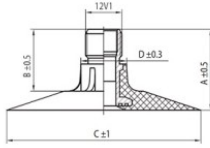

NEXEN TIRE

TR218A

A (mm)	B (mm)	C (mm)	D (mm)	α°	β°
27.0	20.0	64.0	15.0	-	-

16.9-28 Nexen TR218A

16.9/14-28, 18.4/15-28, 480/65-28, 480/70-28,
540/65-28

Product-No.: 4428169SN

Technical Information:

Size	16.9-28
Valve	TR218A
Brand	Nexen
Weight kg	5.44000