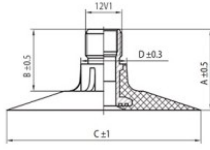

NEXEN TIRE

TR218A

A (mm)	B (mm)	C (mm)	D (mm)	α°	β°
27.0	20.0	64.0	15.0	-	-

11.2-36 Nexen TR218A

11.2/10-36, 12.4/11-36, 13.6/12-36, 320/85-36,
340/85-36, 360/70-36, 380/70-36

Product-No.: 4436112SN

Technical Information:

Size	11.2-36
Valve	TR218A
Brand	Nexen
Weight kg	4.21000

All technical information in this website is based on the information provided by the manufacturers. The content is non-binding and serves solely for information purposes. Supplier does not take liability for anything related to these details. Any liability for any immediate or indirect damages, claims for damages, consequential damages of any kind or from any legal ground, which ensued from the use of information on this website, is, provided this is lawful, utterly ruled out.