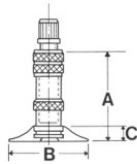

20x2.00 Kenda AV Schrader  
20x2.125

AV Schrader

A (mm)	B (mm)	C (mm)	D (mm)	$\alpha^\circ$	$\beta^\circ$
31.5	28.0	3.5	-	-	-

Product-No.: 3320200SA

#### Technical Information:

Size	20x2.00
Valve	AV Schrader
Brand	Kenda
Weight kg	0.17000

All technical information in this website is based on the information provided by the manufacturers. The content is non-binding and serves solely for information purposes. Supplier does not take liability for anything related to these details. Any liability for any immediate or indirect damages, claims for damages, consequential damages of any kind or from any legal ground, which ensued from the use of information on this website, is, provided this is lawful, utterly ruled out.