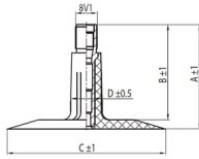

**NEXEN TIRE**

135/145-14 Nexen TR13  
135-14, 145-14, 145/70-14, 155/70-14

**Product-No.: 8553354514**

**TR13**

A (mm)	B (mm)	C (mm)	D (mm)	$\alpha^\circ$	$\beta^\circ$
37.0	33.0	56.0	11.0	-	-

**Technical Information:**

Size	135/145-14
Valve	TR13
Brand	Nexen
Weight kg	0.57000

All technical information in this website is based on the information provided by the manufacturers. The content is non-binding and serves solely for information purposes. Supplier does not take liability for anything related to these details. Any liability for any immediate or indirect damages, claims for damages, consequential damages of any kind or from any legal ground, which ensued from the use of information on this website, is, provided this is lawful, utterly ruled out.