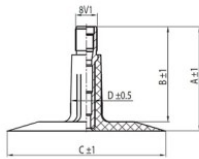

NEXEN TIRE

33x12.50-15 Nexen TR13

12-15 31X15.50-15 33 33x12.50-15 33x15.50-15

TR13

A (mm)	B (mm)	C (mm)	D (mm)	α°	β°
37.0	33.0	56.0	11.0	-	-

Product-No.: 3315033SB

Technical Information:

Size	33x12.50-15
Valve	TR13
Brand	Nexen
Weight kg	1.70500