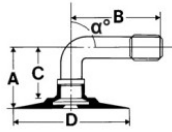

DIN7777 90/90

A (mm)	B (mm)	C (mm)	D (mm)	$\alpha^\circ$	$\beta^\circ$
17.0	28.0	13.0	44.5	90°	-

9x3.50-4 Deli DIN 7777 90/90

Product-No.: 3309354SL

#### Technical Information:

Size	9x3.50-4
Valve	DIN 7777 90/90
Brand	Deli
Weight kg	0.15000

All technical information in this website is based on the information provided by the manufacturers. The content is non-binding and serves solely for information purposes. Supplier does not take liability for anything related to these details. Any liability for any immediate or indirect damages, claims for damages, consequential damages of any kind or from any legal ground, which ensued from the use of information on this website, is, provided this is lawful, utterly ruled out.