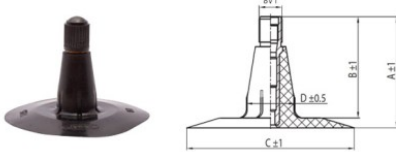

NEXEN TIRE

4.00-16 Nexen TR15
4.50-16, 5.00-16

Product-No.: 4416040SC

TR15

A (mm)	B (mm)	C (mm)	D (mm)	α°	β°
37.0	33.0	56.0	16.0	-	-

Technical Information:

Size	4.00-16
Valve	TR15
Brand	Nexen
Weight kg	0.67000