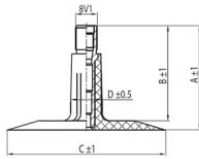

TR13

A (mm)	B (mm)	C (mm)	D (mm)	$\alpha^\circ$	$\beta^\circ$
37.0	33.0	56.0	11.0	-	-

3.50-4 Deli TR13  
4.00-4, 4.10-4

**Product-No.: 3340004SB**

#### Technical Information:

Size	3.50-4
Valve	TR13
Brand	Deli
Weight kg	0.15000

All technical information in this website is based on the information provided by the manufacturers. The content is non-binding and serves solely for information purposes. Supplier does not take liability for anything related to these details. Any liability for any immediate or indirect damages, claims for damages, consequential damages of any kind or from any legal ground, which ensued from the use of information on this website, is, provided this is lawful, utterly ruled out.