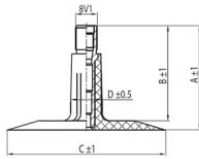

TR13

A (mm)	B (mm)	C (mm)	D (mm)	$\alpha^\circ$	$\beta^\circ$
37.0	33.0	56.0	11.0	-	-

3.00-4 Deli TR13  
10x3, 260x85

Product-No.: 3330004SB

#### Technical Information:

Size	3.00-4
Valve	TR13
Brand	Deli
Weight kg	0.15000

All technical information in this website is based on the information provided by the manufacturers. The content is non-binding and serves solely for information purposes. Supplier does not take liability for anything related to these details. Any liability for any immediate or indirect damages, claims for damages, consequential damages of any kind or from any legal ground, which ensued from the use of information on this website, is, provided this is lawful, utterly ruled out.