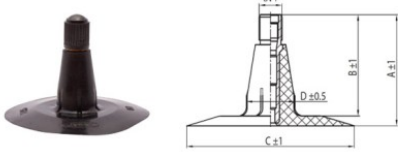

NEXEN TIRE

500/50-17 Nexen TR15

TR15

A (mm)	B (mm)	C (mm)	D (mm)	α°	β°
37.0	33.0	56.0	16.0	-	-

Product-No.: 4450017SC

Technical Information:

Size	500/50-17
Valve	TR15
Brand	Nexen
Weight kg	3.57000

All technical information in this website is based on the information provided by the manufacturers. The content is non-binding and serves solely for information purposes. Supplier does not take liability for anything related to these details. Any liability for any immediate or indirect damages, claims for damages, consequential damages of any kind or from any legal ground, which ensued from the use of information on this website, is, provided this is lawful, utterly ruled out.