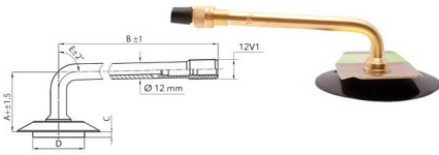

NEXEN TIRE

13.00-24/25 Nexen TRJ1175C
13.00-24, 13.00-25

TRJ1175C

A (mm)	B (mm)	C (mm)	D (mm)	α°	β°
35.0	105.0	4.0	32.0	88°	-

Product-No.: 4413024SJ

Technical Information:

Size	13.00-24/25
Valve	TRJ1175C
Brand	Nexen
Weight kg	4.02000