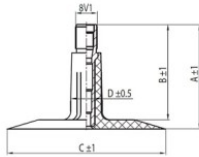

NEXEN TIRE

225/80-15 Nexen TR13
225/70.235/70-15 235/75- 235/75-15

TR13

A (mm)	B (mm)	C (mm)	D (mm)	α°	β°
37.0	33.0	56.0	11.0	-	-

Product-No.: 8551OR15C

Technical Information:

Size	225/80-15
Valve	TR13
Brand	Nexen
Weight kg	1.08000