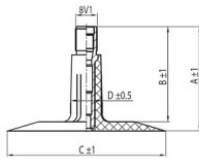

NEXEN TIRE

TR13

A (mm)	B (mm)	C (mm)	D (mm)	α°	β°
37.0	33.0	56.0	11.0	-	-

195/205-15 Nexen TR13
195-15, 205-15, 205/70-15, 215/65-15, 215/70-15,
225/70-15

Product-No.: 8551950515

Technical Information:

Size	195/205-15
Valve	TR13
Brand	Nexen
Weight kg	0.99000