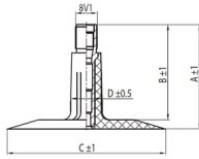

**NEXEN TIRE**

155/165-14 Nexen TR13  
155-14, 165-14, 165/70-14, 175/70-14

**Product-No.: 8551556514**

**TR13**

A (mm)	B (mm)	C (mm)	D (mm)	$\alpha^\circ$	$\beta^\circ$
37.0	33.0	56.0	11.0	-	-

**Technical Information:**

Size	155/165-14
Valve	TR13
Brand	Nexen
Weight kg	0.69000

All technical information in this website is based on the information provided by the manufacturers. The content is non-binding and serves solely for information purposes. Supplier does not take liability for anything related to these details. Any liability for any immediate or indirect damages, claims for damages, consequential damages of any kind or from any legal ground, which ensued from the use of information on this website, is, provided this is lawful, utterly ruled out.