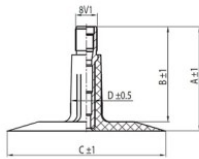

**NEXEN TIRE**

155/165-13 Nexen TR13  
155-13, 165-13, 165/70-13, 175/70-13

**Product-No.: 8551556513**

**TR13**

A (mm)	B (mm)	C (mm)	D (mm)	$\alpha^\circ$	$\beta^\circ$
37.0	33.0	56.0	11.0	-	-

**Technical Information:**

Size	155/165-13
Valve	TR13
Brand	Nexen
Weight kg	0.57000

All technical information in this website is based on the information provided by the manufacturers. The content is non-binding and serves solely for information purposes. Supplier does not take liability for anything related to these details. Any liability for any immediate or indirect damages, claims for damages, consequential damages of any kind or from any legal ground, which ensued from the use of information on this website, is, provided this is lawful, utterly ruled out.