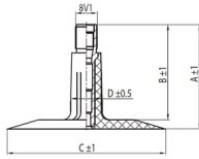

**NEXEN TIRE**

215/225-14 Nexen TR13  
215-14, 225-14, 225/70-14, 235/70-14

**Product-No.: 8551152514**

**TR13**

A (mm)	B (mm)	C (mm)	D (mm)	$\alpha^\circ$	$\beta^\circ$
37.0	33.0	56.0	11.0	-	-

**Technical Information:**

Size	215/225-14
Valve	TR13
Brand	Nexen
Weight kg	1.12000

All technical information in this website is based on the information provided by the manufacturers. The content is non-binding and serves solely for information purposes. Supplier does not take liability for anything related to these details. Any liability for any immediate or indirect damages, claims for damages, consequential damages of any kind or from any legal ground, which ensued from the use of information on this website, is, provided this is lawful, utterly ruled out.