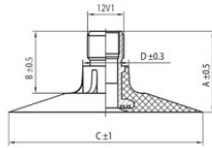

NEXEN TIRE

9.00-16 Nexen TR218A

TR218A

A (mm)	B (mm)	C (mm)	D (mm)	α°	β°
27.0	20.0	64.0	15.0	-	-

Product-No.: 4490016SN

Technical Information:

Size	9.00-16
Valve	TR218A
Brand	Nexen
Weight kg	1.79000

All technical information in this website is based on the information provided by the manufacturers. The content is non-binding and serves solely for information purposes. Supplier does not take liability for anything related to these details. Any liability for any immediate or indirect damages, claims for damages, consequential damages of any kind or from any legal ground, which ensued from the use of information on this website, is, provided this is lawful, utterly ruled out.