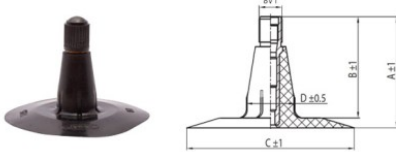

NEXEN TIRE

7.00-16 Nexen TR15
7-16, 7.5-16, 7.50-16, 8.75-16.5

Product-No.: 4470016SC

TR15

A (mm)	B (mm)	C (mm)	D (mm)	α°	β°
37.0	33.0	56.0	16.0	-	-

Technical Information:

Size	7.00-16
Valve	TR15
Brand	Nexen
Weight kg	1.08000