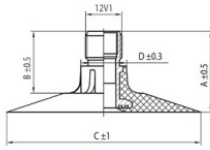

**NEXEN TIRE**

**TR218A**

A (mm)	B (mm)	C (mm)	D (mm)	$\alpha^\circ$	$\beta^\circ$
27.0	20.0	64.0	15.0	-	-

8.3-44 Nexen TR218A

11.2/10-44, 210/95-44, 230/95-44, 270/95-44,  
8.3/8-44, 9.5/9-44

**Product-No.: 4444083SN**

**Technical Information:**

Size	8.3-44
Valve	TR218A
Brand	Nexen
Weight kg	3.28000

All technical information in this website is based on the information provided by the manufacturers. The content is non-binding and serves solely for information purposes. Supplier does not take liability for anything related to these details. Any liability for any immediate or indirect damages, claims for damages, consequential damages of any kind or from any legal ground, which ensued from the use of information on this website, is, provided this is lawful, utterly ruled out.