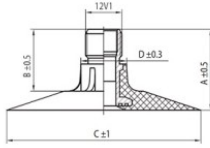

NEXEN TIRE

TR218A

A (mm)	B (mm)	C (mm)	D (mm)	α°	β°
27.0	20.0	64.0	15.0	-	-

8.3-42 Nexen TR218A

11.2/10-42, 210/95-42, 230/95-42, 270/95-42,
8.3/8-42, 9.5/9-42

Product-No.: 4442083SN

Technical Information:

Size	8.3-42
Valve	TR218A
Brand	Nexen
Weight kg	3.28000