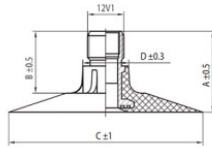

NEXEN TIRE

TR218A

A (mm)	B (mm)	C (mm)	D (mm)	α°	β°
27.0	20.0	64.0	15.0	-	-

13.6-38 Nexen TR218A
13.6/12-38, 14.9/13-38, 15.5-38, 340/85-38,
380/70-38, 420/70-38

Product-No.: 4438136SN

Technical Information:

Size	13.6-38
Valve	TR218A
Brand	Nexen
Weight kg	5.22000

All technical information in this website is based on the information provided by the manufacturers. The content is non-binding and serves solely for information purposes. Supplier does not take liability for anything related to these details. Any liability for any immediate or indirect damages, claims for damages, consequential damages of any kind or from any legal ground, which ensued from the use of information on this website, is, provided this is lawful, utterly ruled out.