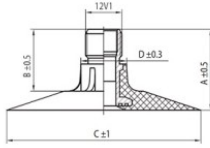

**NEXEN TIRE**

**TR218A**

A (mm)	B (mm)	C (mm)	D (mm)	$\alpha^\circ$	$\beta^\circ$
27.0	20.0	64.0	15.0	-	-

11.2-38 Nexen TR218A

11.2/10-38, 12.4/11-38, 320/70-38, 360/70-38,  
270/95-38

**Product-No.: 4438112SN**

**Technical Information:**

Size	11.2-38
Valve	TR218A
Brand	Nexen
Weight kg	4.21000

All technical information in this website is based on the information provided by the manufacturers. The content is non-binding and serves solely for information purposes. Supplier does not take liability for anything related to these details. Any liability for any immediate or indirect damages, claims for damages, consequential damages of any kind or from any legal ground, which ensued from the use of information on this website, is, provided this is lawful, utterly ruled out.