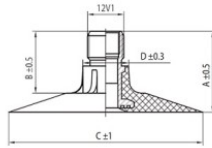

NEXEN TIRE

400/60-15.5 Nexen TR218A
350/70-15.5

TR218A

A (mm)	B (mm)	C (mm)	D (mm)	α°	β°
27.0	20.0	64.0	15.0	-	-

Product-No.: 4435015SN

Technical Information:

Size	400/60-15.5
Valve	TR218A
Brand	Nexen
Weight kg	3.28000