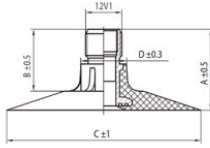

NEXEN TIRE

24.5-32 Nexen TR218A
600/65-32, 650/75-32

Product-No.: 4432024SN

TR218A

A (mm)	B (mm)	C (mm)	D (mm)	α°	β°
27.0	20.0	64.0	15.0	-	-

Technical Information:

Size	24.5-32
Valve	TR218A
Brand	Nexen
Weight kg	10.67000