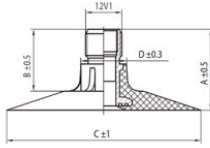

**NEXEN TIRE**

30.5-32 Nexen TR218A  
30.5LR32, 800/65-32

**Product-No.: 4430532SN**

**TR218A**

A (mm)	B (mm)	C (mm)	D (mm)	$\alpha^\circ$	$\beta^\circ$
27.0	20.0	64.0	15.0	-	-

**Technical Information:**

Size	30.5-32
Valve	TR218A
Brand	Nexen
Weight kg	13.47000