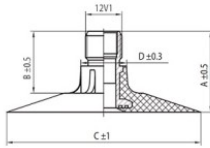

NEXEN TIRE

TR218A

A (mm)	B (mm)	C (mm)	D (mm)	α°	β°
27.0	20.0	64.0	15.0	-	-

16.9-30 Nexen TR218A

16.9/14-30, 18.4/15-30, 420/85-30, 460/85-30,
500/70-30, 540/65-30, 480/70-30

Product-No.: 4430169SN

Technical Information:

Size	16.9-30
Valve	TR218A
Brand	Nexen
Weight kg	6.14000

All technical information in this website is based on the information provided by the manufacturers. The content is non-binding and serves solely for information purposes. Supplier does not take liability for anything related to these details. Any liability for any immediate or indirect damages, claims for damages, consequential damages of any kind or from any legal ground, which ensued from the use of information on this website, is, provided this is lawful, utterly ruled out.