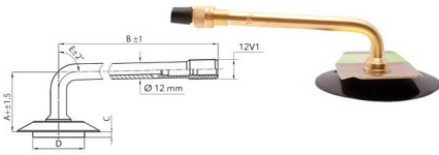

**NEXEN TIRE**

29.5-25 Nexen TRJ1175C

**TRJ1175C**

A (mm)	B (mm)	C (mm)	D (mm)	$\alpha^\circ$	$\beta^\circ$
35.0	105.0	4.0	32.0	88°	-

**Product-No.: 4429525SJ**

#### Technical Information:

Size	29.5-25
Valve	TRJ1175C
Brand	Nexen
Weight kg	14.30000

All technical information in this website is based on the information provided by the manufacturers. The content is non-binding and serves solely for information purposes. Supplier does not take liability for anything related to these details. Any liability for any immediate or indirect damages, claims for damages, consequential damages of any kind or from any legal ground, which ensued from the use of information on this website, is, provided this is lawful, utterly ruled out.