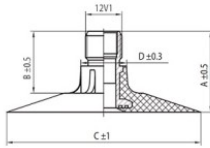

**NEXEN TIRE**

**TR218A**

A (mm)	B (mm)	C (mm)	D (mm)	$\alpha^\circ$	$\beta^\circ$
27.0	20.0	64.0	15.0	-	-

13.6-28 Nexen TR218A

13.6/12-28, 14.9/13-28, 340/85-28, 380/70-28,  
380/85-28, 420/70-28, 440/65-28

**Product-No.: 4428136SN**

**Technical Information:**

Size	13.6-28
Valve	TR218A
Brand	Nexen
Weight kg	4.26000

All technical information in this website is based on the information provided by the manufacturers. The content is non-binding and serves solely for information purposes. Supplier does not take liability for anything related to these details. Any liability for any immediate or indirect damages, claims for damages, consequential damages of any kind or from any legal ground, which ensued from the use of information on this website, is, provided this is lawful, utterly ruled out.