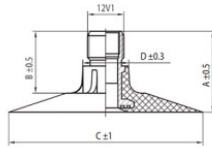

NEXEN TIRE

TR218A

A (mm)	B (mm)	C (mm)	D (mm)	α°	β°
27.0	20.0	64.0	15.0	-	-

11.2-28 Nexen TR218A
11.2/10-28, 12.4/11-28, 11.2-28, 12.4-28,
280/85-28, 320/70-28, 320/80-28, 360/70-28

Product-No.: 4428112SN

Technical Information:

Size	11.2-28
Valve	TR218A
Brand	Nexen
Weight kg	3.40000

All technical information in this website is based on the information provided by the manufacturers. The content is non-binding and serves solely for information purposes. Supplier does not take liability for anything related to these details. Any liability for any immediate or indirect damages, claims for damages, consequential damages of any kind or from any legal ground, which ensued from the use of information on this website, is, provided this is lawful, utterly ruled out.