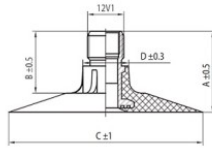

**NEXEN TIRE**

500/60-26.5 Nexen TR218A  
550/60-26.5, 600/55-26.5

**Product-No.: 4426550SN**

**TR218A**

A (mm)	B (mm)	C (mm)	D (mm)	$\alpha^\circ$	$\beta^\circ$
27.0	20.0	64.0	15.0	-	-

**Technical Information:**

Size	500/60-26.5
Valve	TR218A
Brand	Nexen
Weight kg	9.39000

All technical information in this website is based on the information provided by the manufacturers. The content is non-binding and serves solely for information purposes. Supplier does not take liability for anything related to these details. Any liability for any immediate or indirect damages, claims for damages, consequential damages of any kind or from any legal ground, which ensued from the use of information on this website, is, provided this is lawful, utterly ruled out.