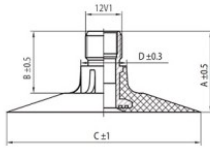

NEXEN TIRE

28.1-26 Nexen TR218A
28L26, 750/65-26

Product-No.: 4426281SN

TR218A

A (mm)	B (mm)	C (mm)	D (mm)	α°	β°
27.0	20.0	64.0	15.0	-	-

Technical Information:

Size	28.1-26
Valve	TR218A
Brand	Nexen
Weight kg	10.66000