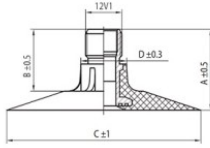

**NEXEN TIRE**

**TR218A**

A (mm)	B (mm)	C (mm)	D (mm)	$\alpha^\circ$	$\beta^\circ$
27.0	20.0	64.0	15.0	-	-

16.9-26 Nexen TR218A  
16.9/14-26, 18.4-26, 480/70-26, 520/70-26,  
540/65-26

**Product-No.: 4426169SN**

**Technical Information:**

Size	16.9-26
Valve	TR218A
Brand	Nexen
Weight kg	5.42000

All technical information in this website is based on the information provided by the manufacturers. The content is non-binding and serves solely for information purposes. Supplier does not take liability for anything related to these details. Any liability for any immediate or indirect damages, claims for damages, consequential damages of any kind or from any legal ground, which ensued from the use of information on this website, is, provided this is lawful, utterly ruled out.