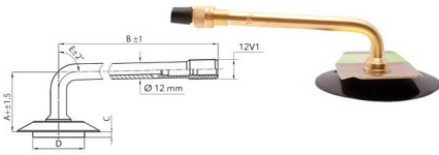

NEXEN TIRE

18.00-24/25 Nexen TRJ1175C
18.00-24, 18.00-25, 20.5-25

TRJ1175C

A (mm)	B (mm)	C (mm)	D (mm)	α°	β°
35.0	105.0	4.0	32.0	88°	-

Product-No.: 4425018SJ

Technical Information:

Size	18.00-24/25
Valve	TRJ1175C
Brand	Nexen
Weight kg	7.42000